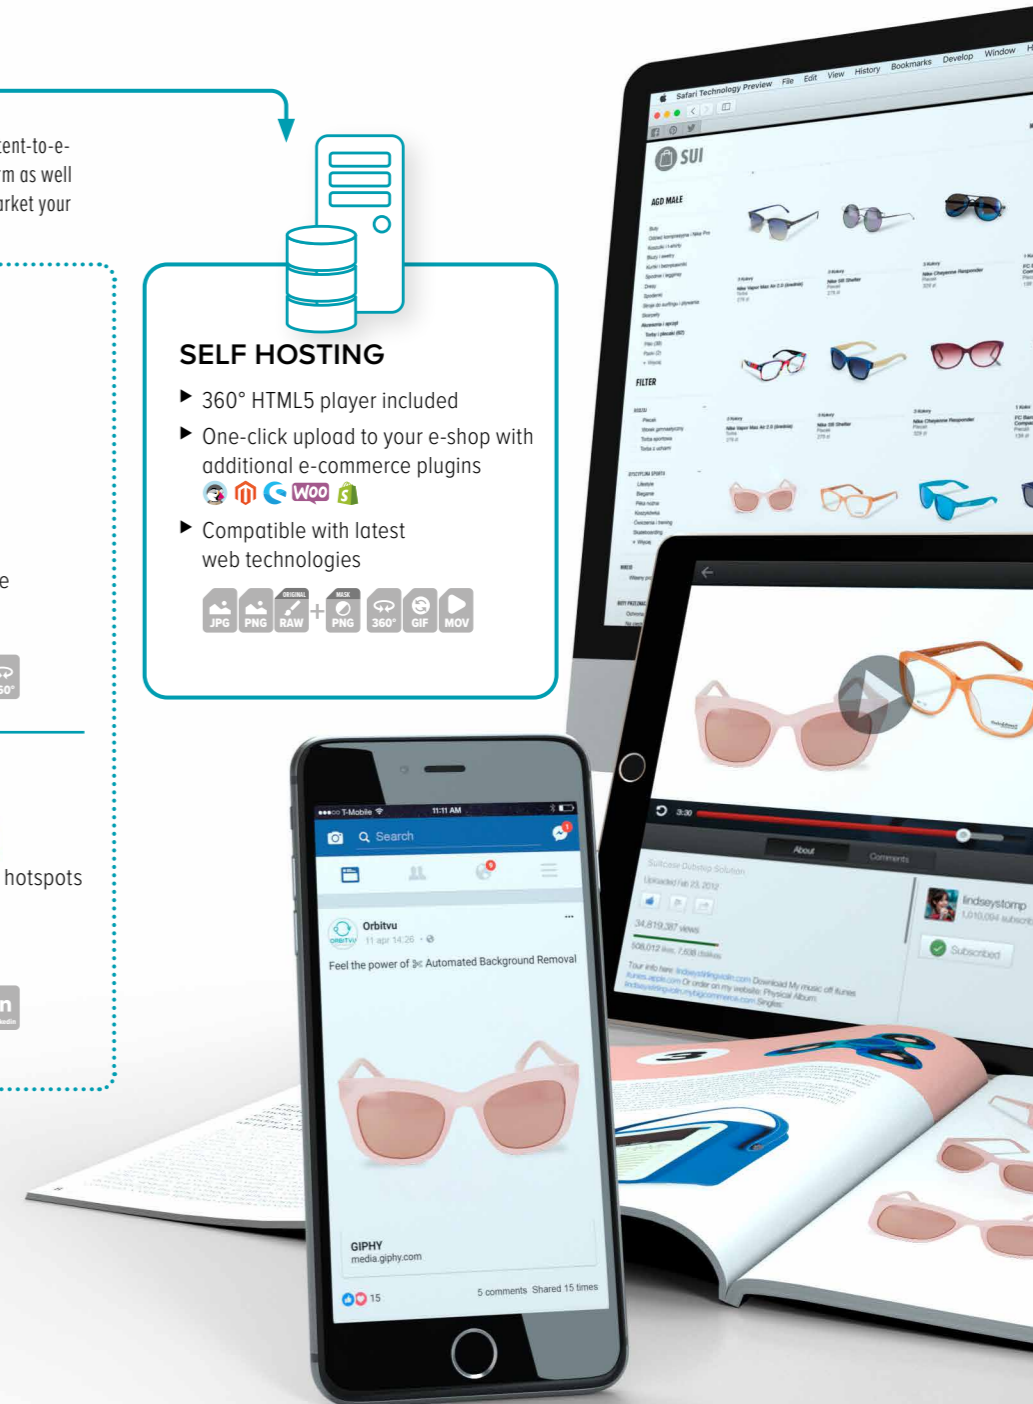

ONLINE MARKETING TOOLS

- Social media integrations
- 360° Orbittour - interactive product tours & hotspots
- Built in QR-code generator
- Easy Copy & Paste embed codes