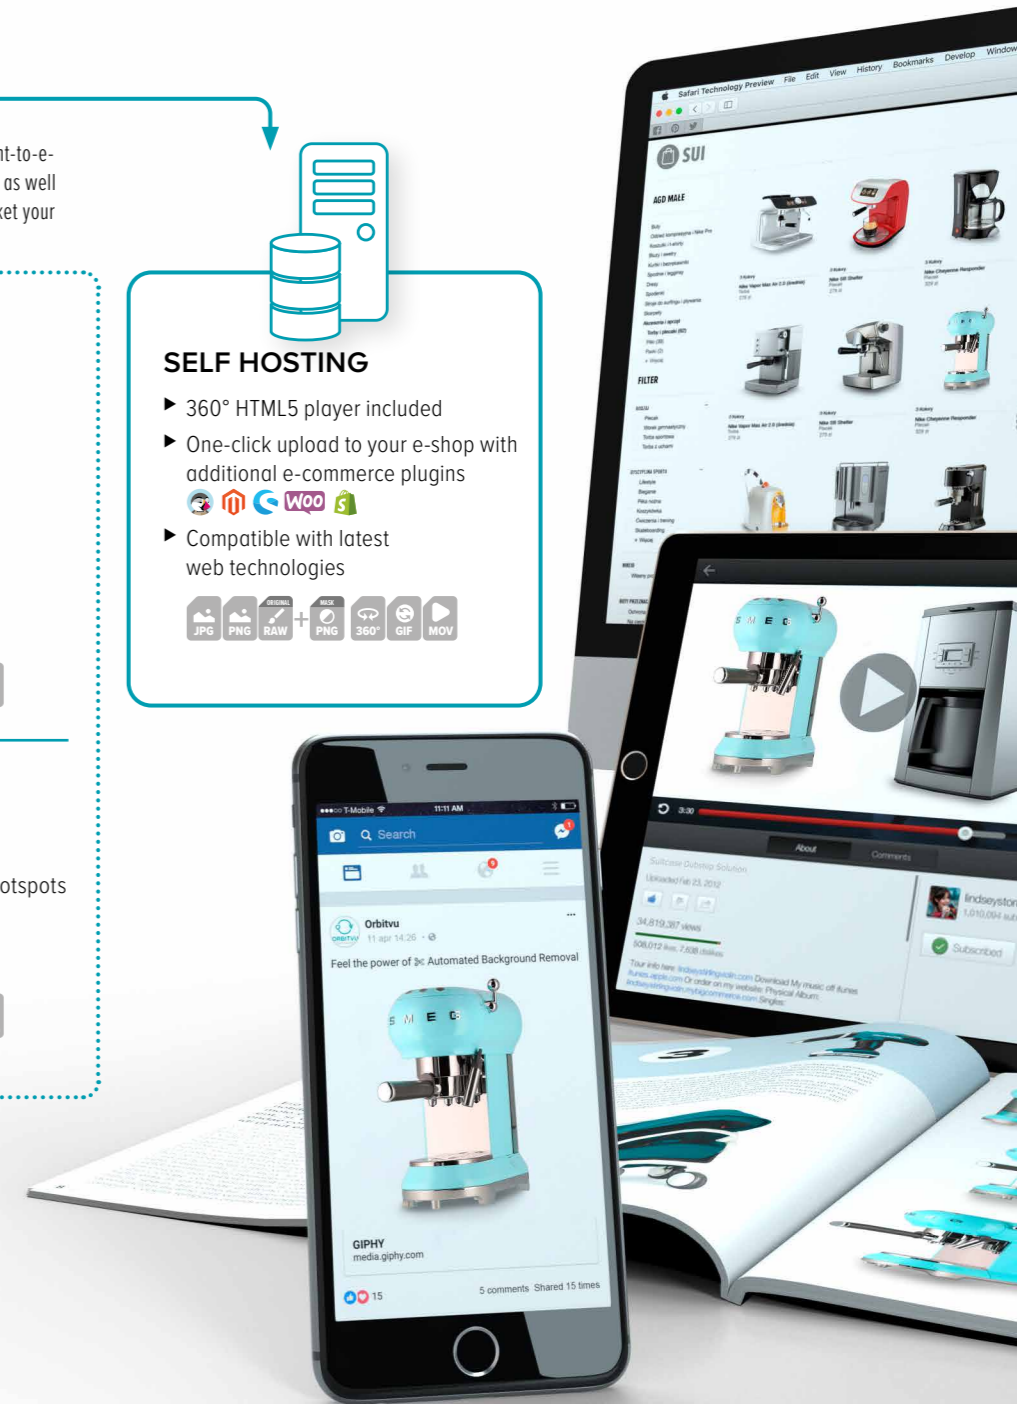

### Efficient

- ▶ Automatic background removal
- ▶ Batch image capture and processing
- ▶ Multi-view image capture by up to 5 cameras
- ▶ Direct image upload to your e-shop
- ▶ Web-ready photo in just a few seconds

### Easy to use

- ▶ Can be used by non-professionals
- ▶ Integrated camera and lighting control
- ▶ Automatic 360° image capture
- ▶ Predefined shooting profiles
- ▶ Live View image preview before shooting
- ▶ Multi-camera support

### Flexible

- ▶ Anything from housewares, electronic equipment, bags, to suitcases
- ▶ For still images, 360°, and Video
- ▶ Compatible with Canon DSLRs
- ▶ Produces images for the web, print, and marketing
- ▶ Integrated online marketing tools