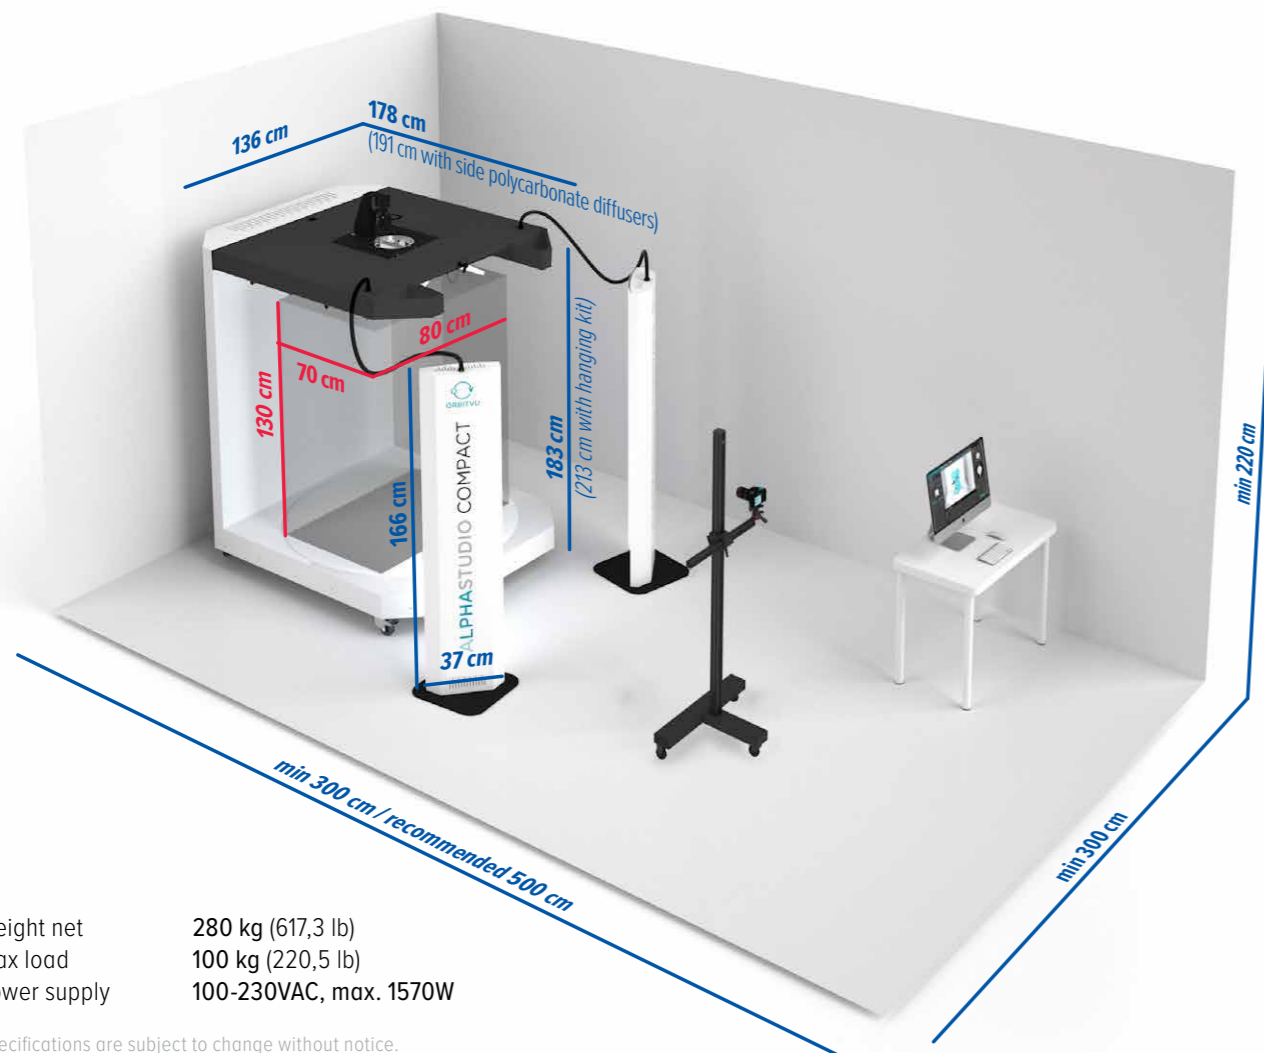

### 4. MOTORIZED ZOOM

[order code 238A27]

Enables zooming camera lens remotely from the Orbitvu Station software. Recommended when alternating between large and small items, photographed from the top view. Used with **238A16** and **238A14**.

### 5A. MAGIC TABLE 50 CM HEIGHT

[order code 238A30]

### 5B. MAGIC TABLE 75 CM HEIGHT

[order code 238A31]

An acrylic raised base and stage for comfortable operation with smaller products. Thanks to special material and design, it is automatically removed from the final picture by the software.

Weight net	280 kg (617,3 lb)
Max load	100 kg (220,5 lb)
Power supply	100-230VAC, max. 1570W

Specifications are subject to change without notice.

PC and camera are not included